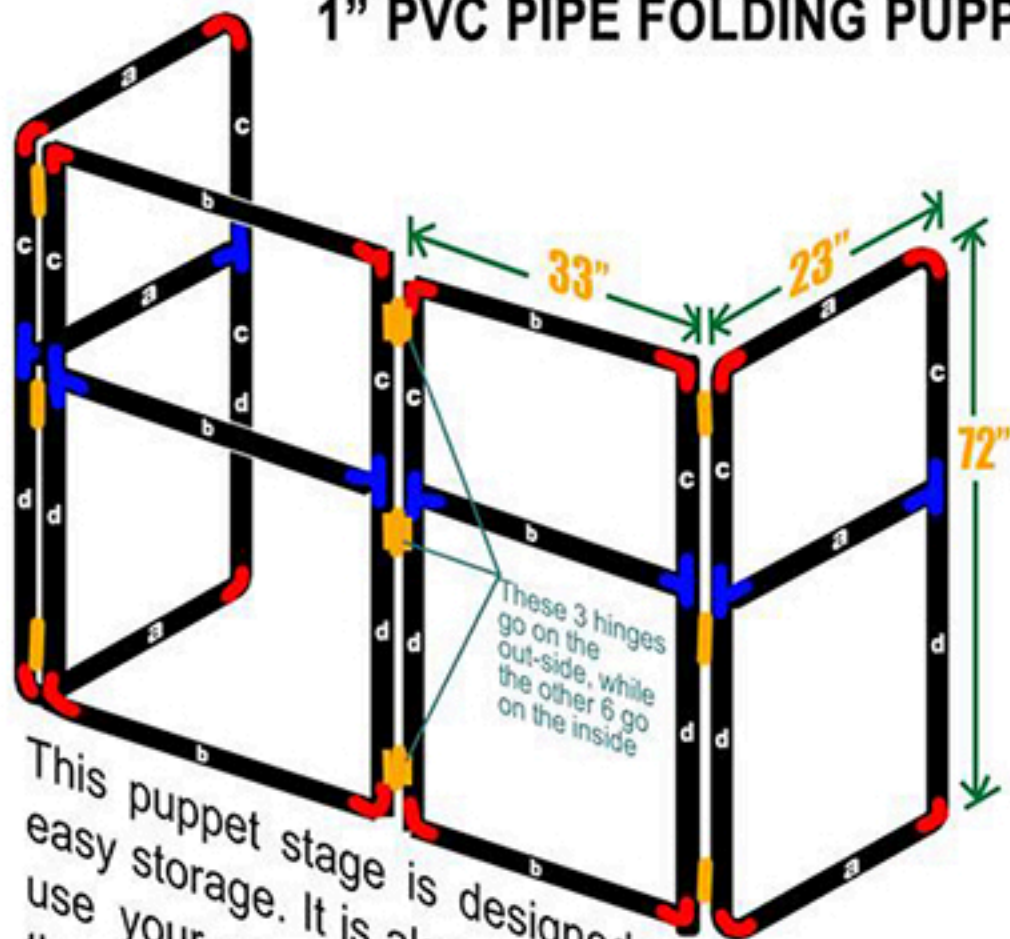

1" PVC PIPE FOLDING PUPPET STAGE 5.5 ft wide by 6 ft tall

This puppet stage is designed for easy storage. It is also designed to use your puppets at the top, not through the windows. 3 puppeteers can stand side by side easily.

-  9 of 3" hinge - pre-drill holes, use 18 of 1/2" screws
-  16 of 1" elbows
-  8 of 1" T's
- a** cut 6 1" pipe at 19 3/4"
- b** cut 6 1" pipe at 30"
- c** cut 8 1" pipe at 29"
- d** cut 8 1" pipe at 38"

Also need 18 of 1/2" metal screws
and 1 can of pvc cement

Curtain: 118" wide by 73" tall - so you can wrap around backside and also on top. Use industry velcro.